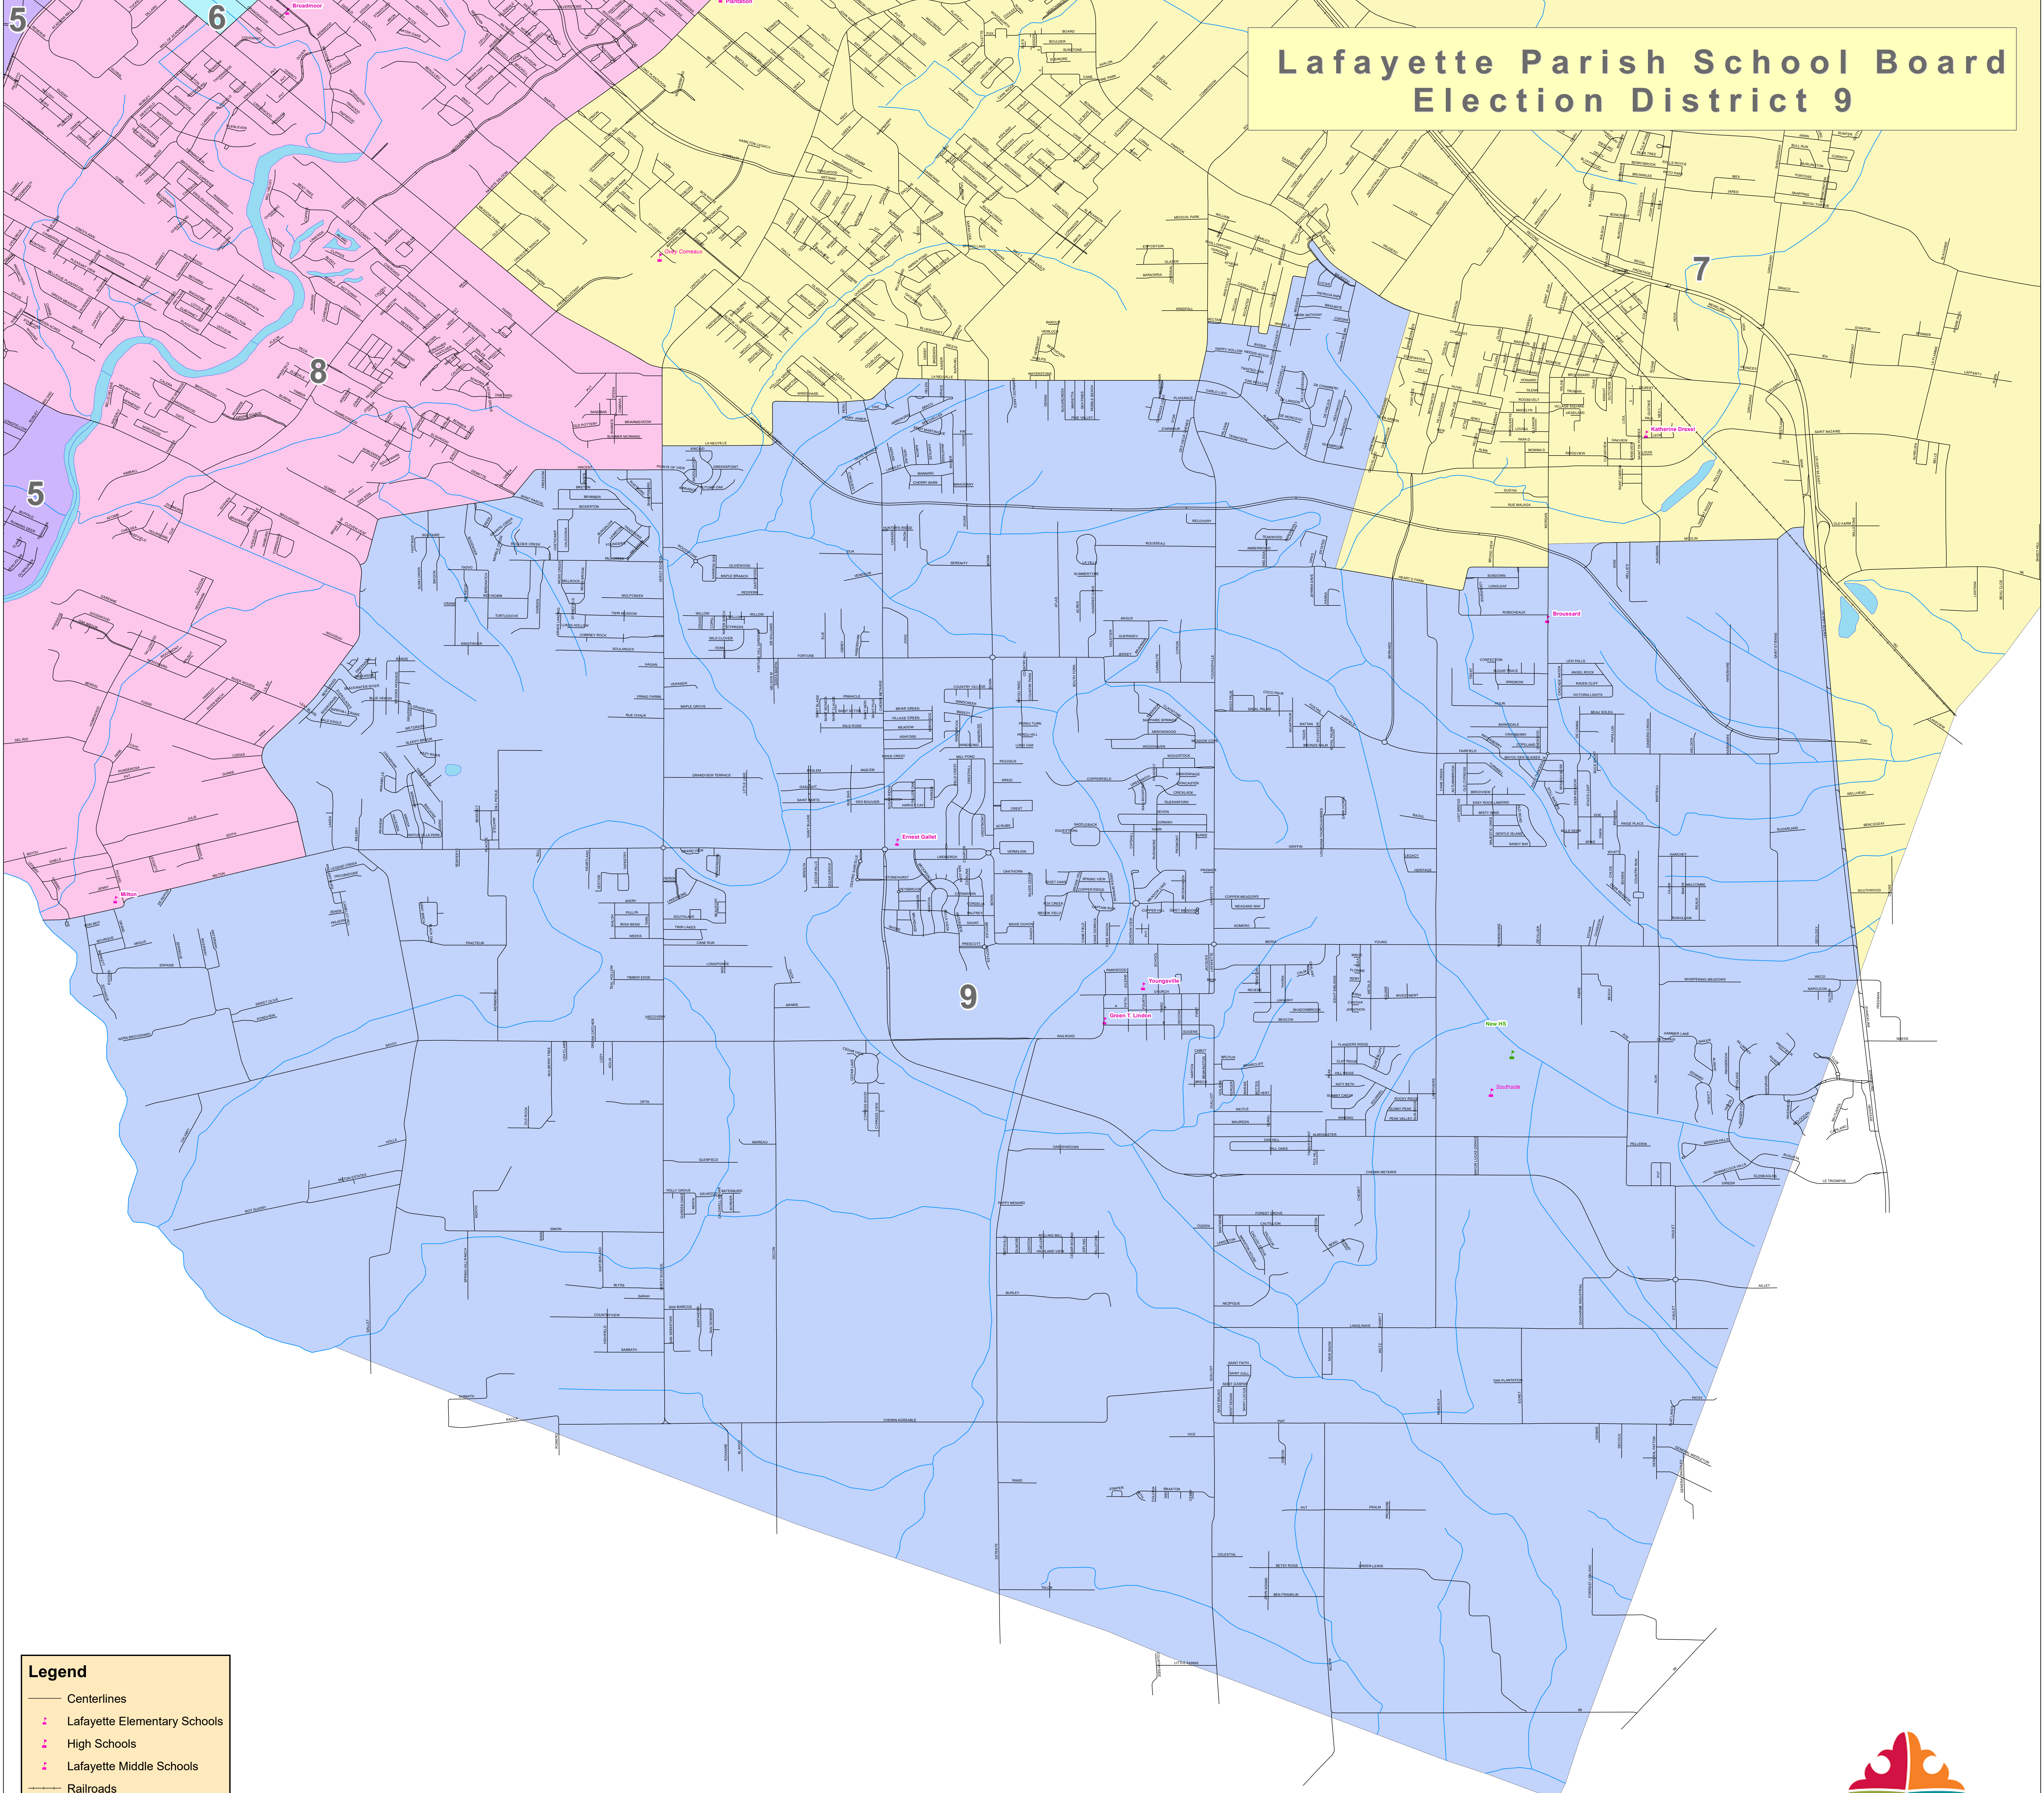

# Lafayette Parish School Board Election District 9

**Legend**

- Centerlines
- Lafayette Elementary Schools
- High Schools
- Lafayette Middle Schools
- Railroads

**LCG-LPSB Plan 5b1**

**NAME**

- 1
- 2
- 3
- 4
- 5
- 6
- 7
- 8
- 9

**LAFAYETTE**  
PARISH SCHOOL SYSTEM

**Geographic Planning & Demographic Services**

905 Golden Grain Rd. Duson, LA 70529  
337-873-4244